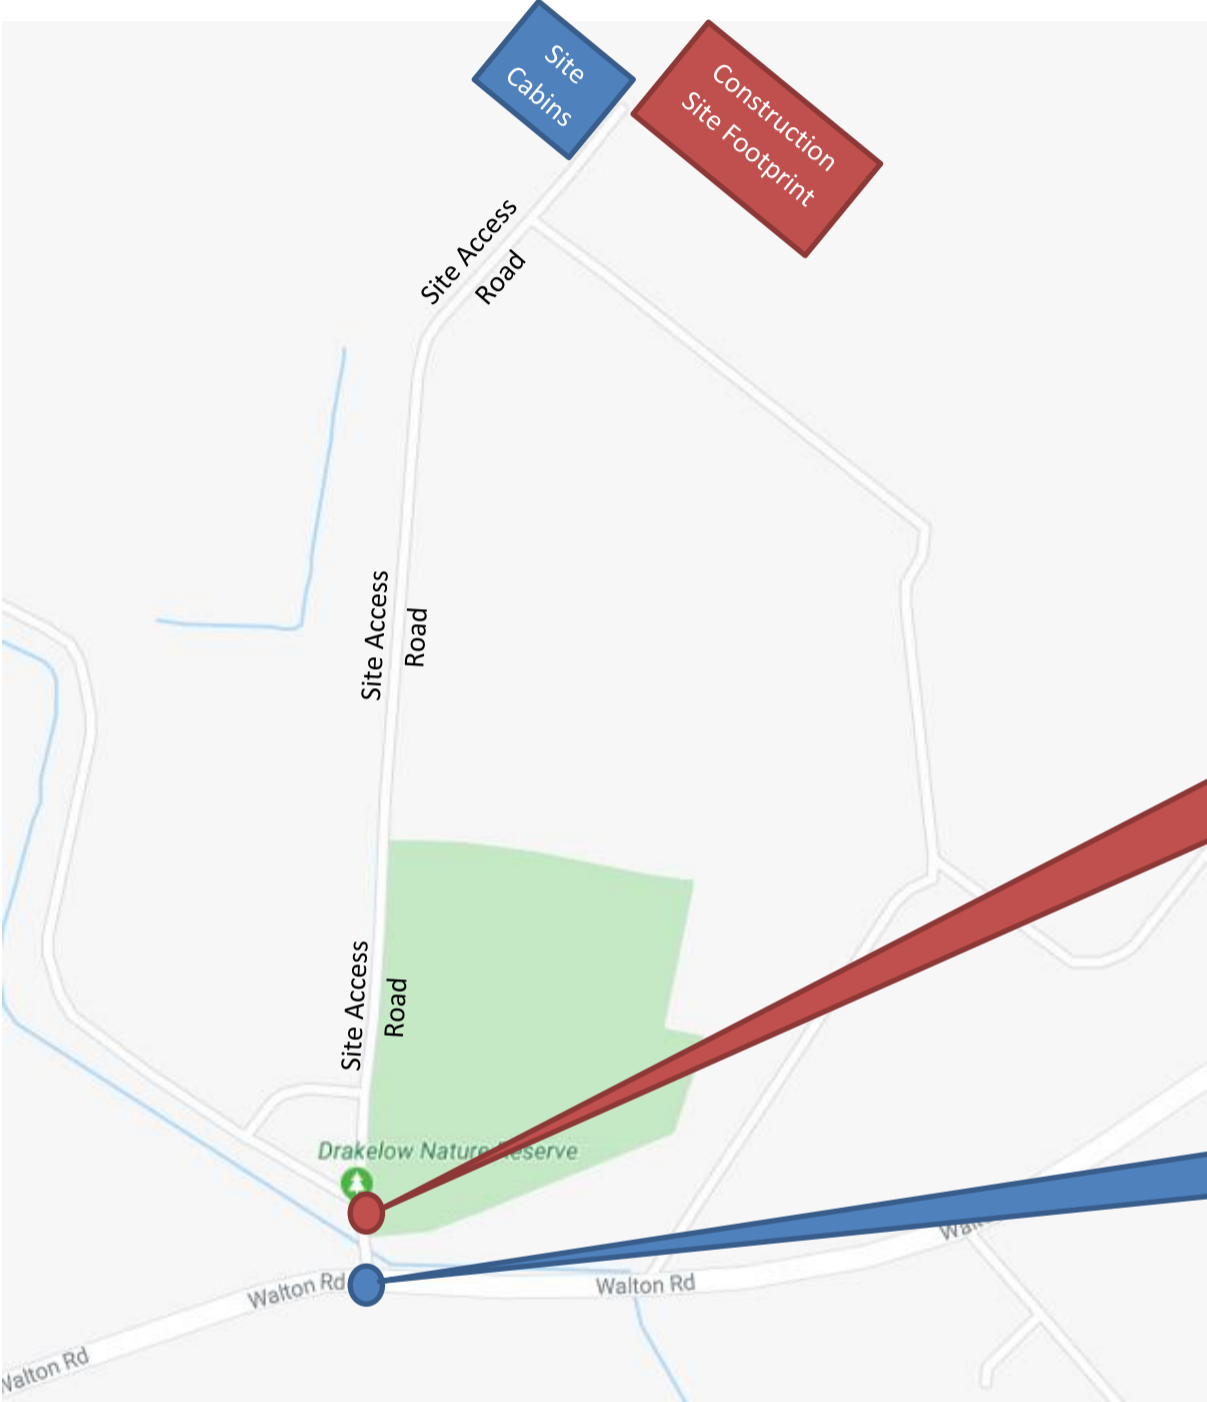

Drakelow Energi Facility Site Access

**Vital Energi Site Compound
Gate C
Former Drakelow Power
Station,
Walton Road,
Burton-on-Trent
DE15 9NG**